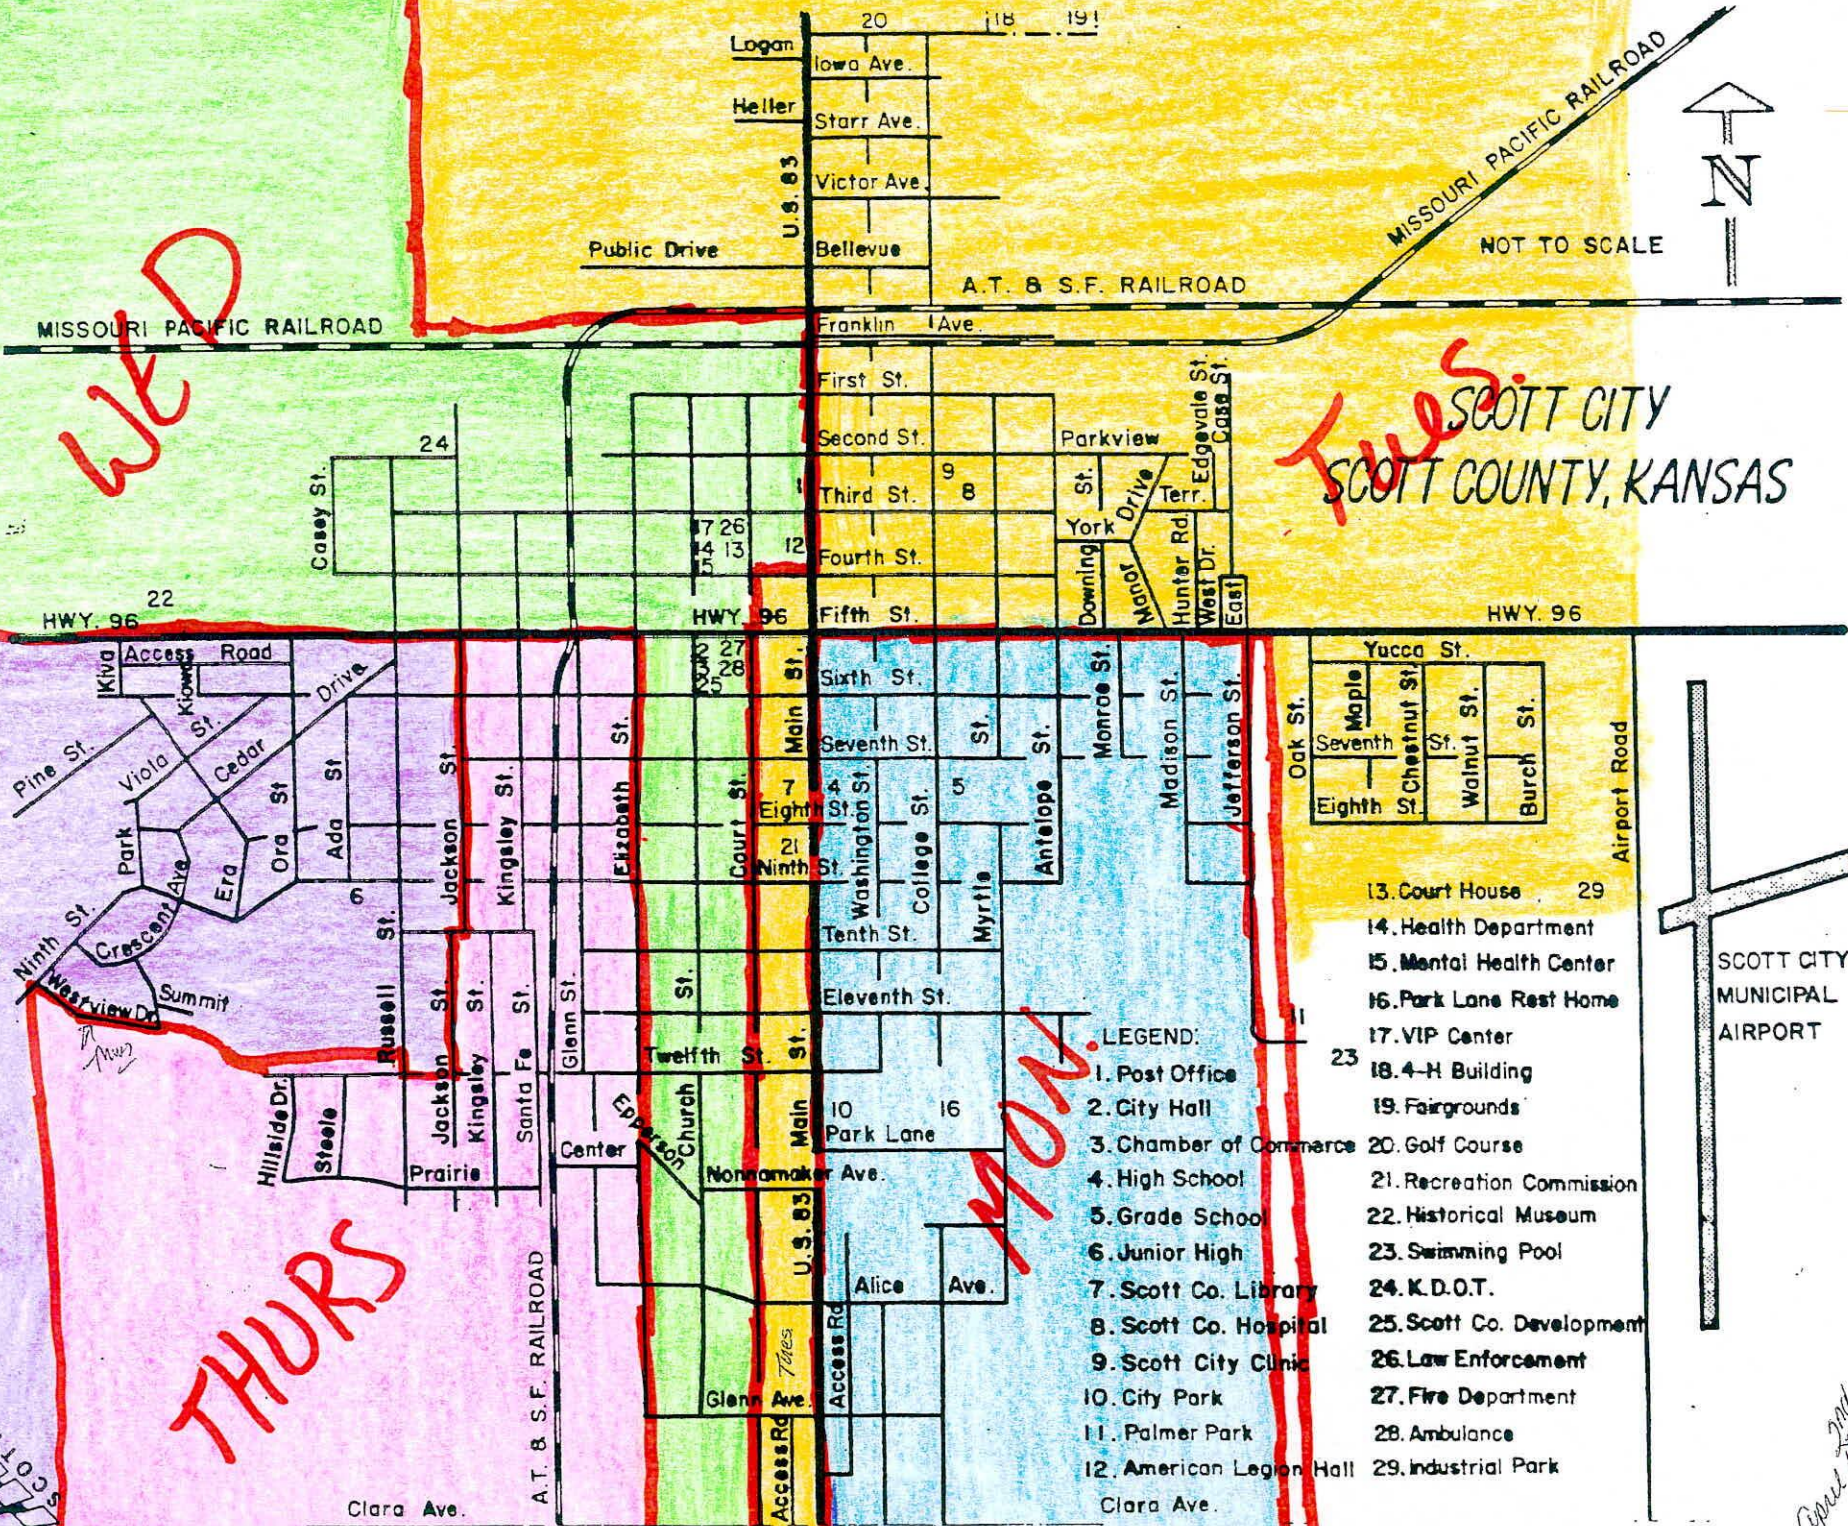

# Scott City Street & Location Map

**FRI**

**WED**

**THURS**

**Tues** SCOTT CITY  
SCOTT COUNTY, KANSAS

**LEGEND:**

- 1. Post Office
- 2. City Hall
- 3. Chamber of Commerce
- 4. High School
- 5. Grade School
- 6. Junior High
- 7. Scott Co. Library
- 8. Scott Co. Hospital
- 9. Scott City Clinic
- 10. City Park
- 11. Palmer Park
- 12. American Legion Hall
- 13. Court House
- 14. Health Department
- 15. Mental Health Center
- 16. Park Lane Rest Home
- 17. VIP Center
- 18. 4-H Building
- 19. Fairgrounds
- 20. Golf Course
- 21. Recreation Commission
- 22. Historical Museum
- 23. Swimming Pool
- 24. K.D.O.T.
- 25. Scott Co. Development
- 26. Law Enforcement
- 27. Fire Department
- 28. Ambulance
- 29. Industrial Park

*April 2nd*